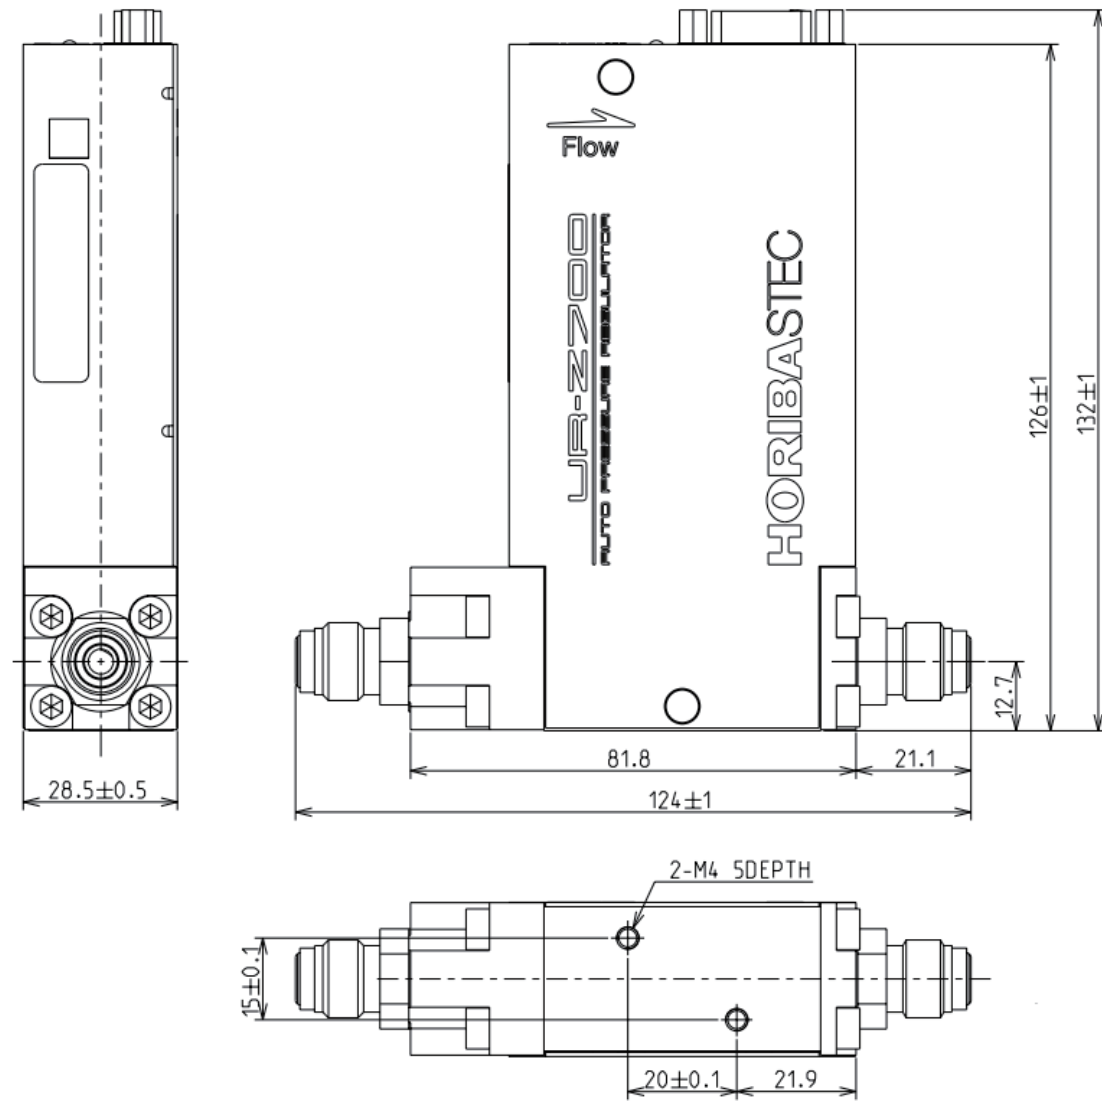

UR-Z712(-B)、Z722(-B) 4CRB (1/4 inch VCR equivalent)

UR-Z712(-B)、Z722(-B) 4CRL (1/4 inch VCR equivalent)

UR-Z714(-B)、Z724(-B) 4CRB (1/4 inch VCR equivalent)

UR-Z714(-B)、Z724(-B) 4CRL (1/4 inch VCR equivalent)

UR-Z717(-B)、Z727(-B) 4CRL (1/4 inch VCR equivalent)

UR-Z732(-B) 6CRL (3/8 inch VCR equivalent)

UR-Z734(-B) 6CRL (3/8 inch VCR equivalent)

UR-Z737(-B) 8CRJ (1/2 inch VCR equivalent)