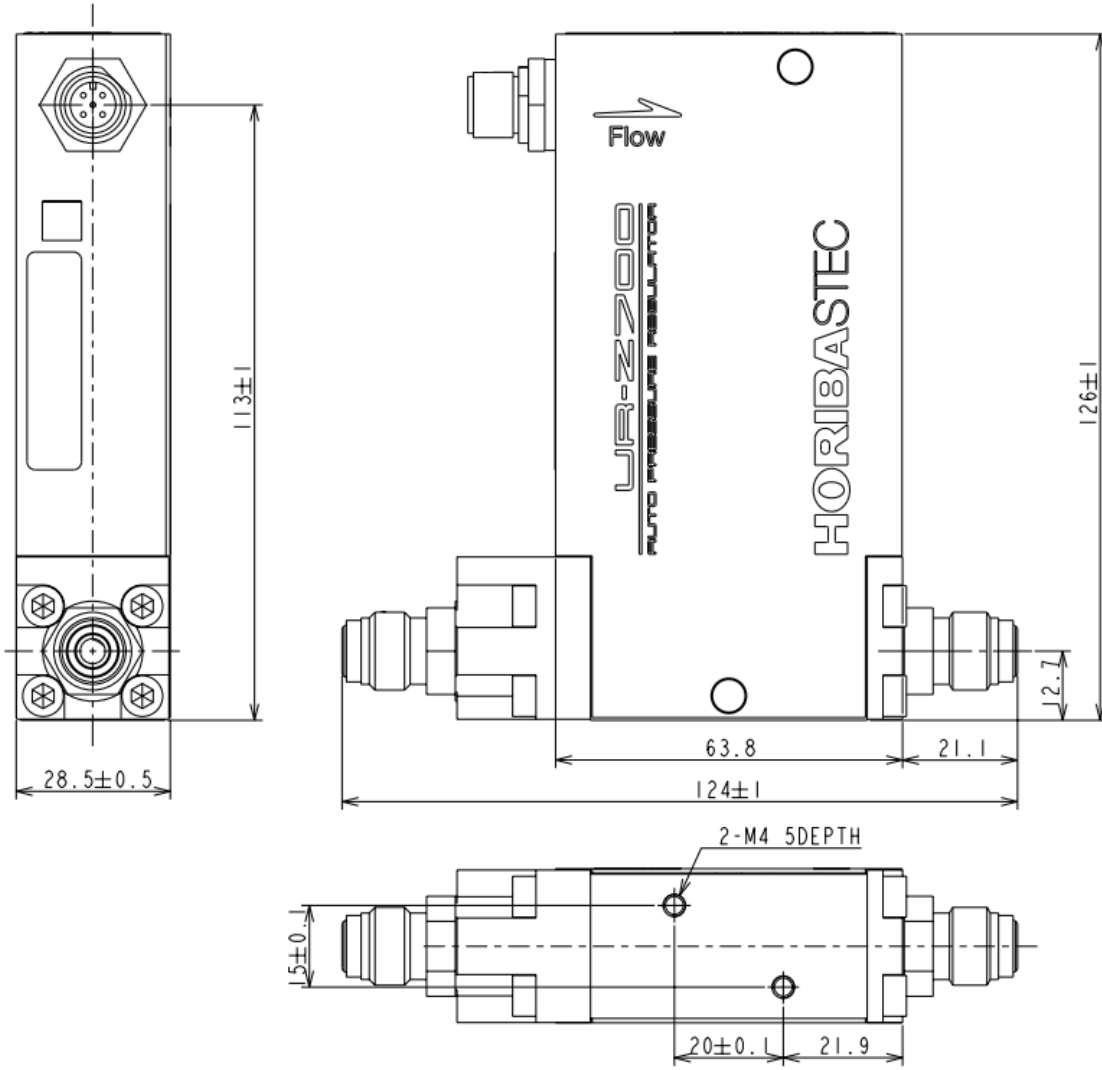

UR-Z712(-B)、Z722(-B) 4CRB (1/4 inch VCR equivalent)

UR-Z712(-B)、Z722(-B) 4CRL (1/4 inch VCR equivalent)

UR-Z714(-B)、Z724(-B) 4CRB (1/4 inch VCR equivalent)

UR-Z714(-B)、Z724(-B) 4CRL (1/4 inch VCR equivalent)

UR-Z717(-B)、Z727(-B) 4CRL (1/4 inch VCR equivalent)

UR-Z732(-B) 6CRL (3/8 inch VCR equivalent)

UR-Z734(-B) 6CRL (3/8 inch VCR equivalent)

UR-Z737(-B) 8CRJ (1/2 inch VCR equivalent)