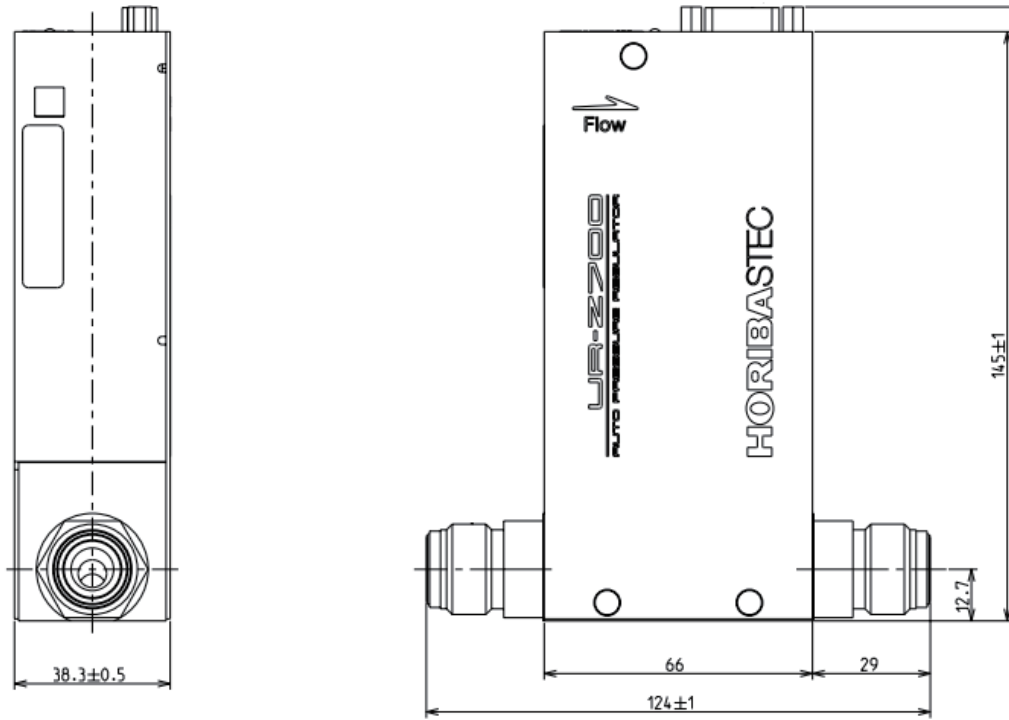

UR-Z712(-B)、Z722(-B) 4CRB (1/4 inch VCR equivalent)

UR-Z712(-B)、Z722(-B) 4CRL (1/4 inch VCR equivalent)

UR-Z714(-B)、Z724(-B) 4CRB (1/4 inch VCR equivalent)

UR-Z714(-B)、Z724(-B) 4CRL (1/4 inch VCR equivalent)

UR-Z717(-B)、Z727(-B) 4CRL (1/4 inch VCR equivalent)

UR-Z732(-B) 6CRL (3/8 inch VCR equivalent)

UR-Z734(-B) 6CRL (3/8 inch VCR equivalent)

UR-Z737(-B) 8CRJ (1/2 inch VCR equivalent)