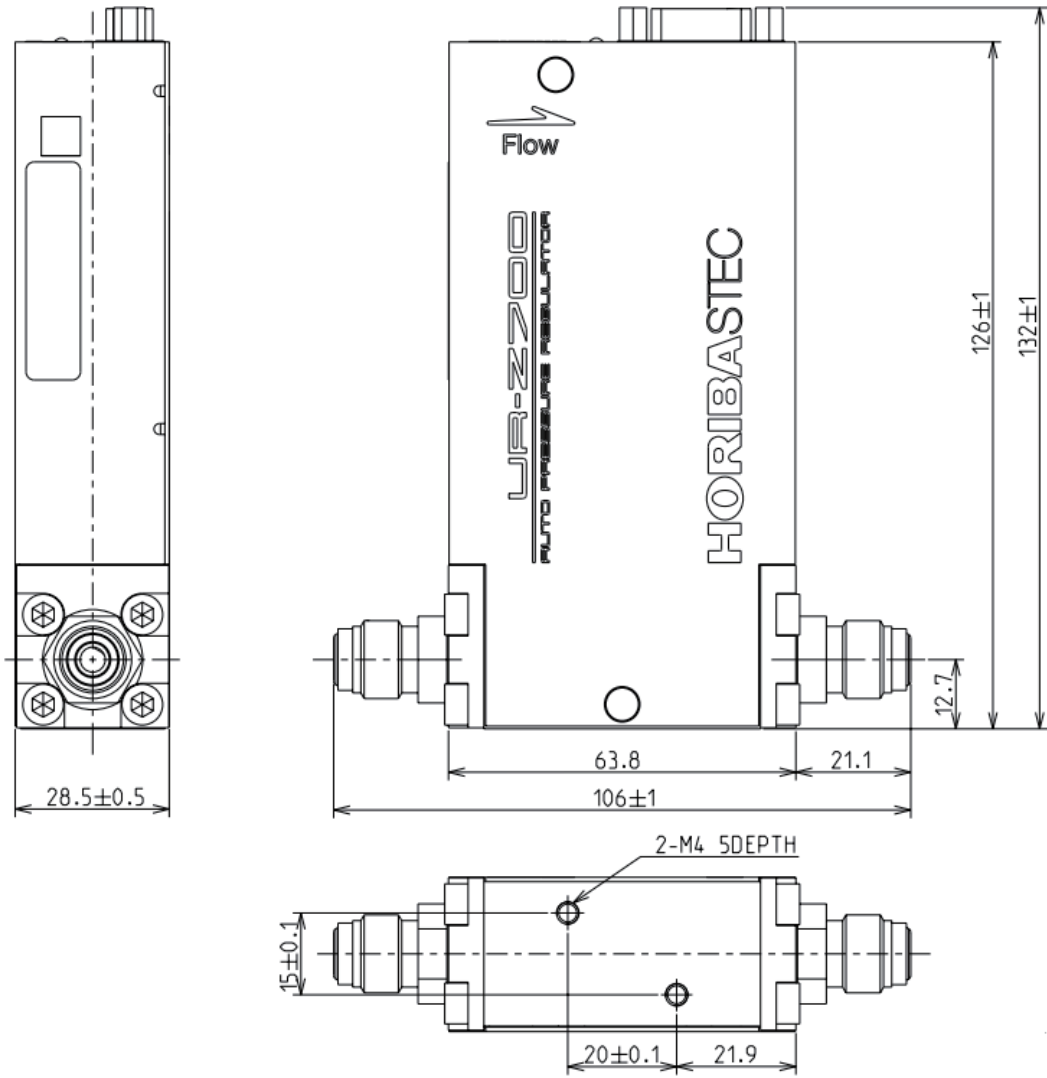

UR-Z712(-B)、Z722(-B) 4CRB (1/4 inch VCR equivalent)

UR-Z712(-B)、Z722(-B) 4CRL (1/4 inch VCR equivalent)

UR-Z714(-B)、Z724(-B) 4CRB (1/4 inch VCR equivalent)

UR-Z714(-B)、Z724(-B) 4CRL (1/4 inch VCR equivalent)

UR-Z717(-B)、Z727(-B) 4CRL (1/4 inch VCR equivalent)

UR-Z732(-B) 6CRL (3/8 inch VCR equivalent)

UR-Z734(-B) 6CRL (3/8 inch VCR equivalent)

UR-Z737(-B) 8CRJ (1/2 inch VCR equivalent)