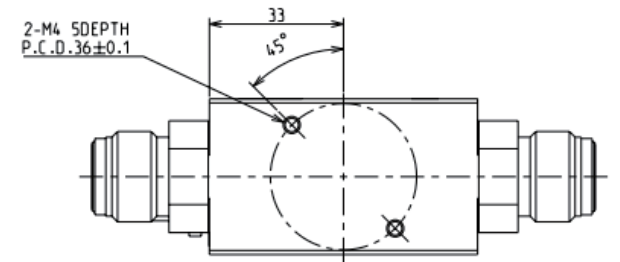

UR-Z712(-B)、Z722(-B) 4CRB (1/4 inch VCR equivalent)

UR-Z712(-B)、Z722(-B) 4CRL (1/4 inch VCR equivalent)

UR-Z714(-B)、Z724(-B) 4CRB (1/4 inch VCR equivalent)

UR-Z714(-B)、Z724(-B) 4CRL (1/4 inch VCR equivalent)

UR-Z717(-B)、Z727(-B) 4CRL (1/4 inch VCR equivalent)

UR-Z732(-B) 6CRL (3/8 inch VCR equivalent)

UR-Z734(-B) 6CRL (3/8 inch VCR equivalent)

UR-Z737(-B) 8CRJ (1/2 inch VCR equivalent)