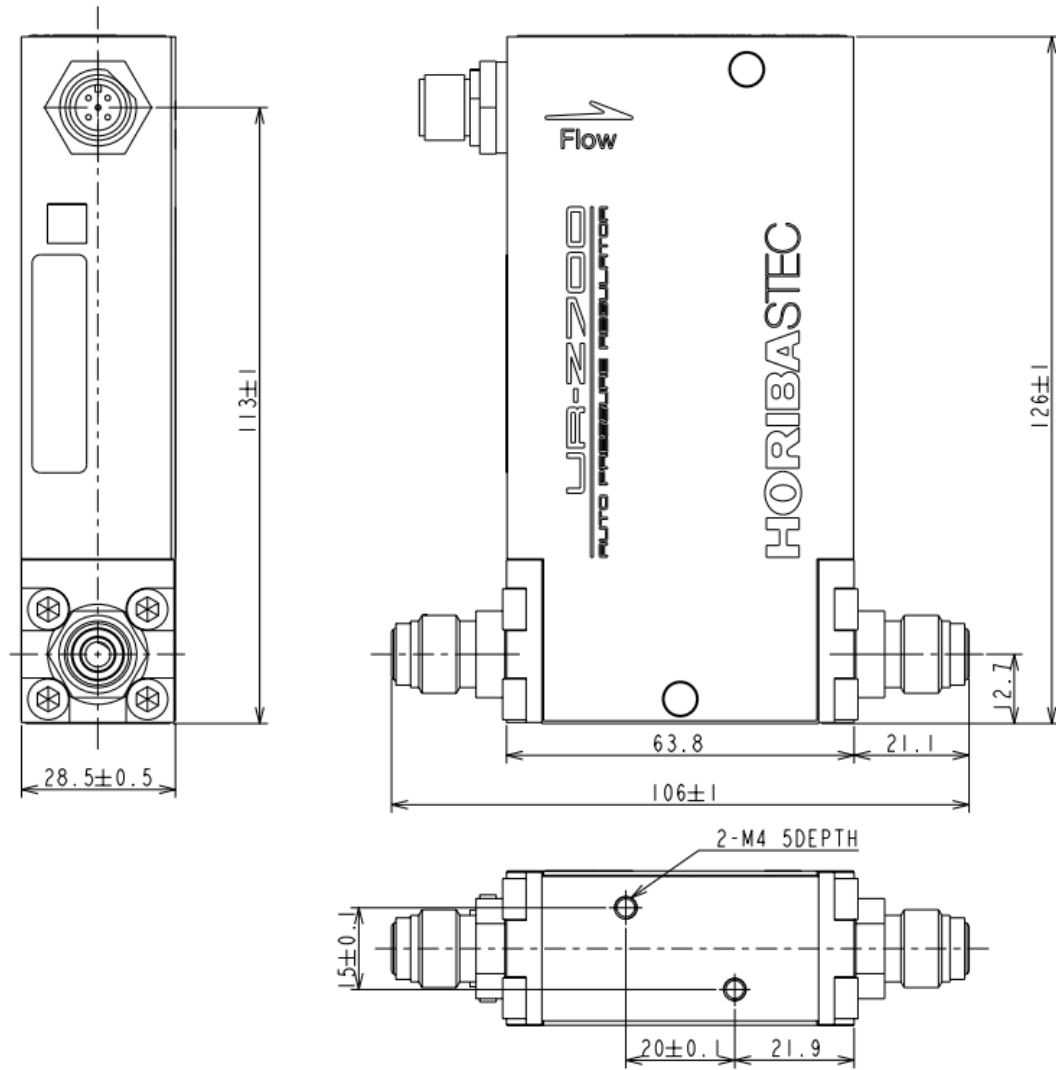

UR-Z712(-B)、Z722(-B) 4CRB (1/4 inch VCR equivalent)

UR-Z712(-B)、Z722(-B) 4CRL (1/4 inch VCR equivalent)

UR-Z714(-B)、Z724(-B) 4CRB (1/4 inch VCR equivalent)

UR-Z714(-B)、Z724(-B) 4CRL (1/4 inch VCR equivalent)

UR-Z717(-B)、Z727(-B) 4CRL (1/4 inch VCR equivalent)

UR-Z732(-B) 6CRL (3/8 inch VCR equivalent)

UR-Z734(-B) 6CRL (3/8 inch VCR equivalent)

UR-Z737(-B) 8CRJ (1/2 inch VCR equivalent)