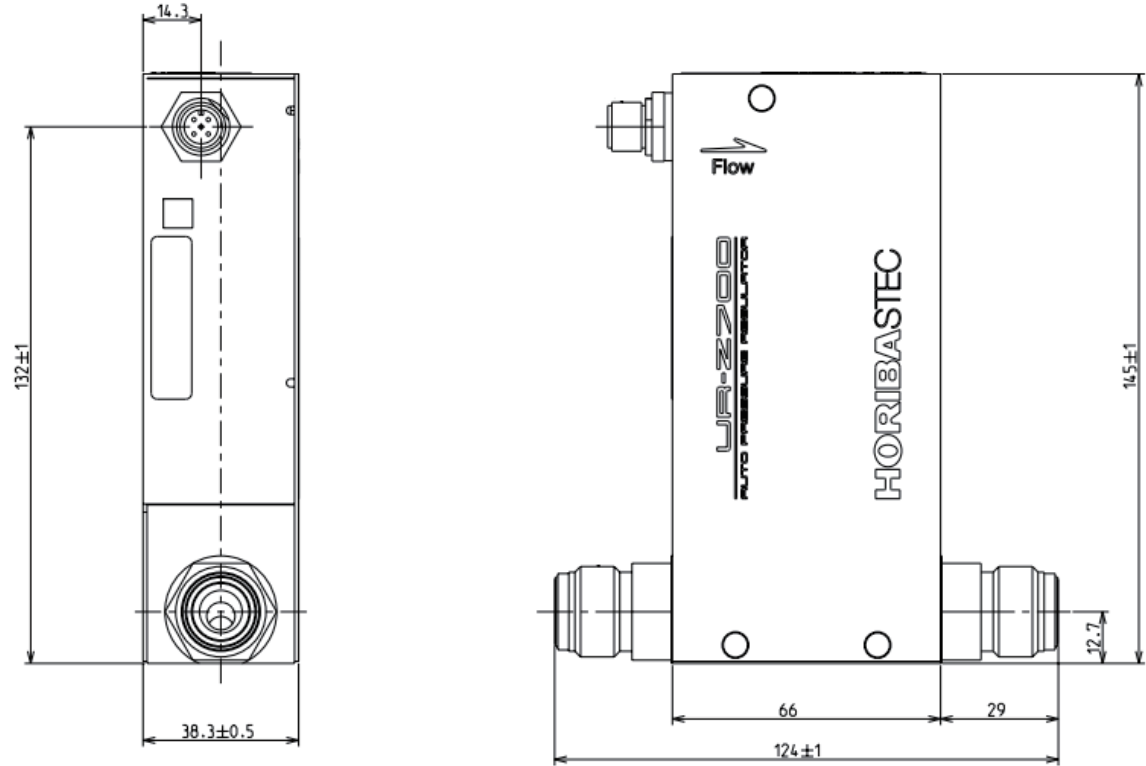

UR-Z712(-B)、Z722(-B) 4CRB (1/4 inch VCR equivalent)

UR-Z712(-B)、Z722(-B) 4CRL (1/4 inch VCR equivalent)

UR-Z714(-B)、Z724(-B) 4CRB (1/4 inch VCR equivalent)

UR-Z714(-B)、Z724(-B) 4CRL (1/4 inch VCR equivalent)

UR-Z717(-B)、Z727(-B) 4CRL (1/4 inch VCR equivalent)

UR-Z732(-B) 6CRL (3/8 inch VCR equivalent)

UR-Z734(-B) 6CRL (3/8 inch VCR equivalent)

UR-Z737(-B) 8CRJ (1/2 inch VCR equivalent)