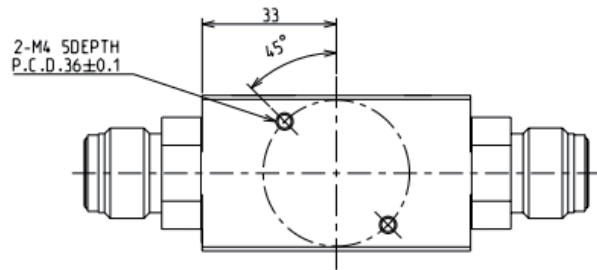

UR-Z712(-B)、Z722(-B) 4CRB (1/4 inch VCR equivalent)

UR-Z712(-B)、Z722(-B) 4CRL (1/4 inch VCR equivalent)

UR-Z714(-B)、Z724(-B) 4CRB (1/4 inch VCR equivalent)

UR-Z714(-B)、Z724(-B) 4CRL (1/4 inch VCR equivalent)

UR-Z717(-B)、Z727(-B) 4CRL (1/4 inch VCR equivalent)

UR-Z732(-B) 6CRL (3/8 inch VCR equivalent)

UR-Z734(-B) 6CRL (3/8 inch VCR equivalent)

UR-Z737(-B) 8CRJ (1/2 inch VCR equivalent)