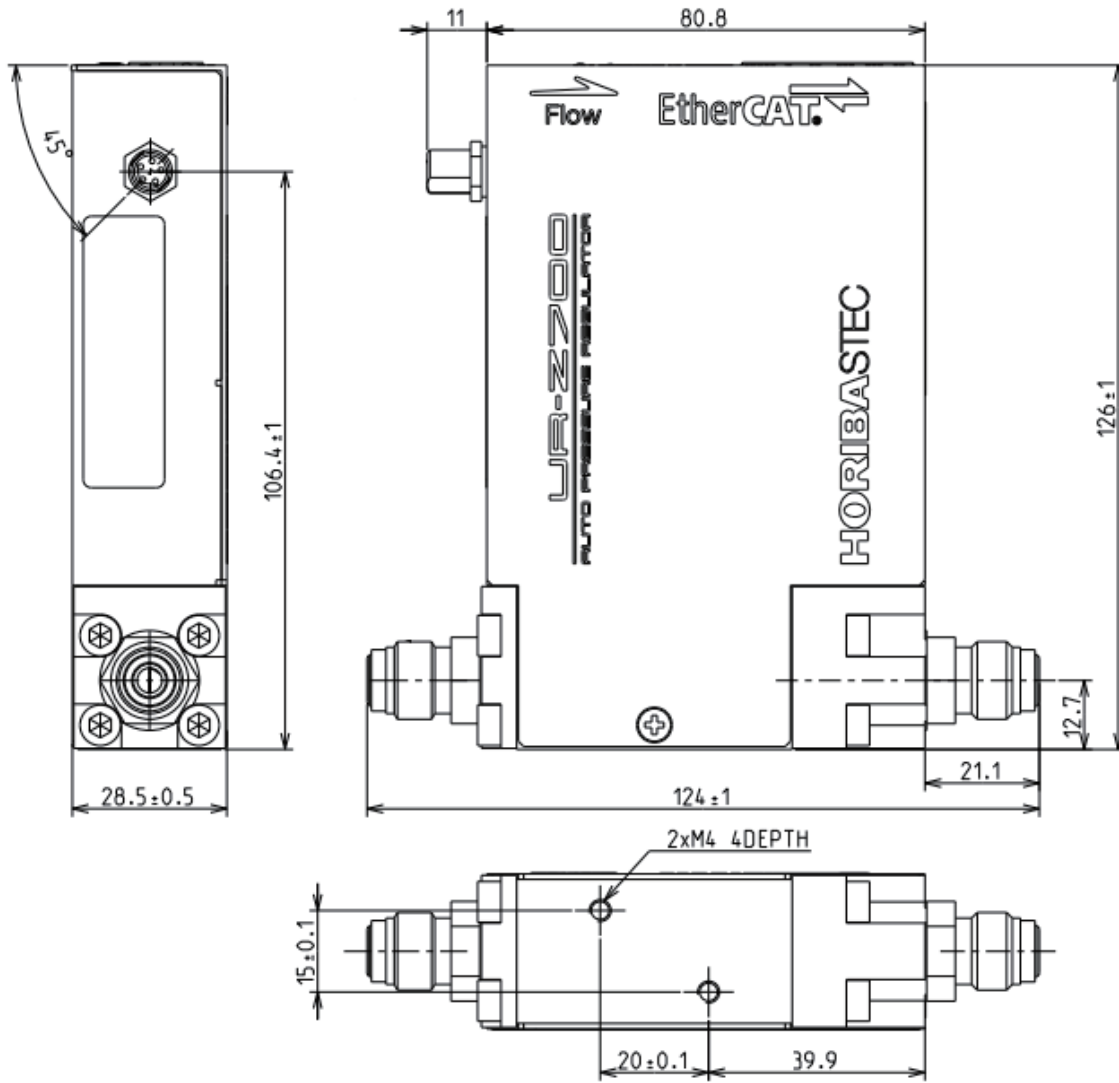

UR-Z712(-B)、Z722(-B) 4CRB (1/4 inch VCR equivalent)

UR-Z712(-B)、Z722(-B) 4CRL (1/4 inch VCR equivalent)

UR-Z714(-B)、Z724(-B) 4CRB (1/4 inch VCR equivalent)

UR-Z714(-B)、Z724(-B) 4CRL (1/4 inch VCR equivalent)

UR-Z717(-B)、Z727(-B) 4CRL (1/4 inch VCR equivalent)

UR-Z732(-B) 6CRL (3/8 inch VCR equivalent)

UR-Z734(-B) 6CRL (3/8 inch VCR equivalent)

UR-Z737(-B) 8CRJ (1/2 inch VCR equivalent)