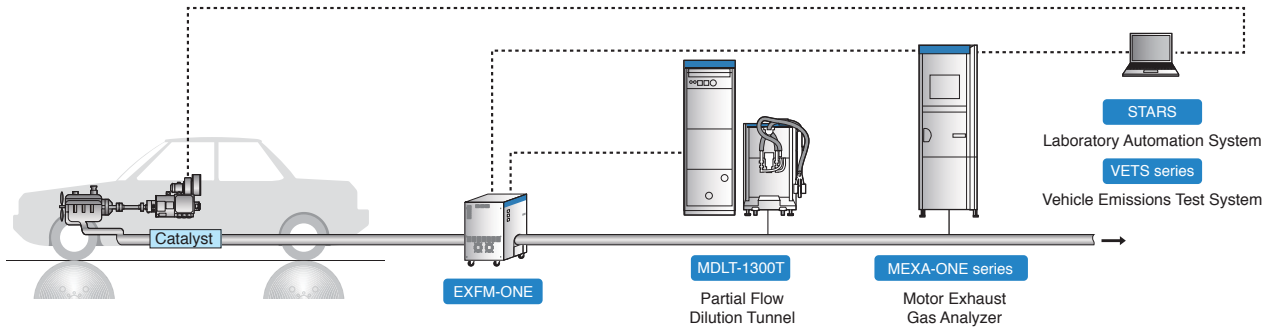

EXFM-ONE Applications

Real-time Mass Emission Measurement of Medium / Light-duty Engines

- Engine and catalyst behavior analysis during transient test cycles

PM Measurement of Medium / Light-duty Vehicles using MDLT

- Flow control of partial flow sampling system such as MDLT at vehicle test

Easy and Instantaneous Fuel Consumption Measurement

- Real-time fuel consumption measurement of vehicles with an optional air-to-fuel ratio (AFR) analyzer