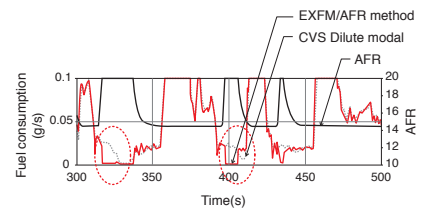

Example of real-time fuel consumption measurement (comparison with dilution sampling method)

• Rapid response after fuel shut-off operation

Please read the operation manual before using this product to assure safe and proper handling of the product.

- The specifications, appearance or other aspects of products in this catalog are subject to change without notice.
- Please contact us with enquiries concerning further details on the products in this catalog.
- The color of the actual products may differ from the color pictured in this catalog due to printing limitations.
- It is strictly forbidden to copy the content of this catalog in part or in full.
- The screen displays shown on products in this catalog have been inserted into the photographs through compositing.
- All brand names, product names and service names in this catalog are trademarks or registered trademarks of their respective companies.

<http://www.horiba.com> e-mail: info@horiba.co.jp

● **HORIBA, Ltd.**
Head Office
2 Miyahonogashi, Kisshoin
Minami-ku, Kyoto Japan
Phone: 81 (75) 313-8121
Fax: 81 (75) 321-5725

● **HORIBA (China) Trading Co., Ltd.**
Shanghai Office
Unit D, 1F, Building A, Synnex
International Park, 1068
West Tianshan Road,
Shanghai, 200335 China
Phone: 86 (21) 6289-8060
Fax: 86 (21) 6289-5553

● **PT HORIBA Indonesia**
Head Office
Jl. Jalur Sutera Blok 20a,
No.16-17, Kel.Kunciran,
Kecamatan Pinang
Tangerang - 15144
Phone: 62 (21) 3044-8525
Fax: 62 (21) 3044-8521

● **HORIBA India Private Limited**
Delhi Office
246, Okhla Industrial Estate,
Phase 3 New Delhi - 110020,
India
Phone: 91 (11) 4646-5000
Fax: 91 (11) 4646-5020

● **HORIBA Korea Ltd.**
Head Office
10, Dogok-Ro, 6-Gil,
Gangnam-Gu, Seoul,
135-860, Korea
Phone: 82 (2) 753-7911
Fax: 82 (2) 756-4972

● **HORIBA Instruments Incorporated**
Ann Arbor Facility
5900 Hines Drive
Ann Arbor, MI 48108
U.S.A.
Phone: 1 (734) 213-6555
Fax: 1 (734) 213-6525

● **HORIBA Instruments Incorporated**
Troy Facility
2890 John R. Road
Troy, MI 48063
U.S.A.
Phone: 1 (248) 689-9000
Fax: 1 (248) 689-8578

● **HORIBA Canada, Inc.**
Head Office
Unit 102, 5555 North Service
Road, Burlington, Ontario
L7L 5H7, Canada
Phone: 1 (905) 335-0234
Fax: 1 (905) 331-2362

● **TCA/HORIBA**
Sistema de Testes
Automotivos Ltda.
Rua Goiás 191 Villa Oriental,
Diadema, São Paulo,
Brasil CEP 09941-690
Phone: 55 (11) 4224-0200
Fax: 55 (11) 4227-3133

● **HORIBA Europe Automation Division GmbH**
Zabergau-Str. 3, D-73765
Neuhausen, Germany
Phone: (49)7158-933-300
Fax: (49)7158-933-399

● **HORIBA Europe GmbH**
Head Office
Hans-Mess-Str.6
D-61440 Oberursel,
Germany
Phone: 49 (6172) 1396-0
Fax: 49 (6172) 1373-85

● **HORIBA Europe GmbH**
Darmstadt Office
Landwehrstrasse 55
D-64293 Darmstadt
Germany
Phone: 49 (6151) 5000-0
Fax: 49 (6151) 5000-3865

● **HORIBA Europe GmbH**
Sweden Office
Sydhamnsvagen 55-57,
SE-15138, Sodertalje,
Sweden
Phone: 46 (8) 550-80701
Fax: 46 (8) 550-80567

● **HORIBA Europe GmbH**
Benelux Office
Science Park Eindhoven 5080
(Industrial park "Ekkersrijp")
5692 EA, Son, Netherlands
Phone: 31 (40) 2900-240
Fax: 31 (40) 2900-624