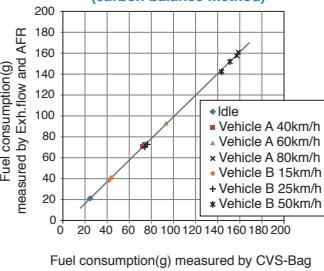

Correlation with CVS-bag measurement (carbon balance method)

• Excellent correlation from idling to high speed driving